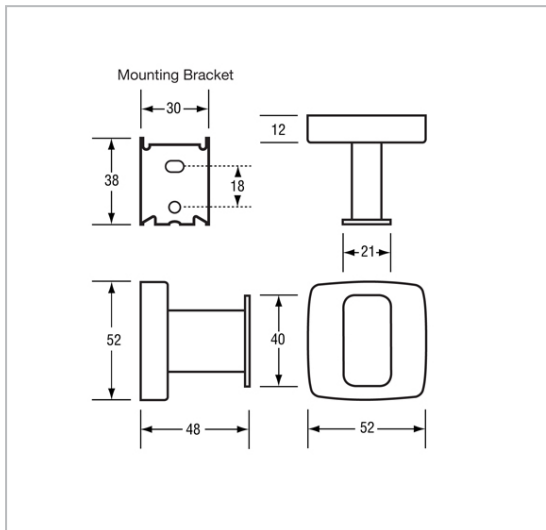

The photographs and line drawings of the products presented above are representational only.
Metlam Australia Pty Ltd reserves the right to, and from time to time, make changes and improvements in design and dimensions.